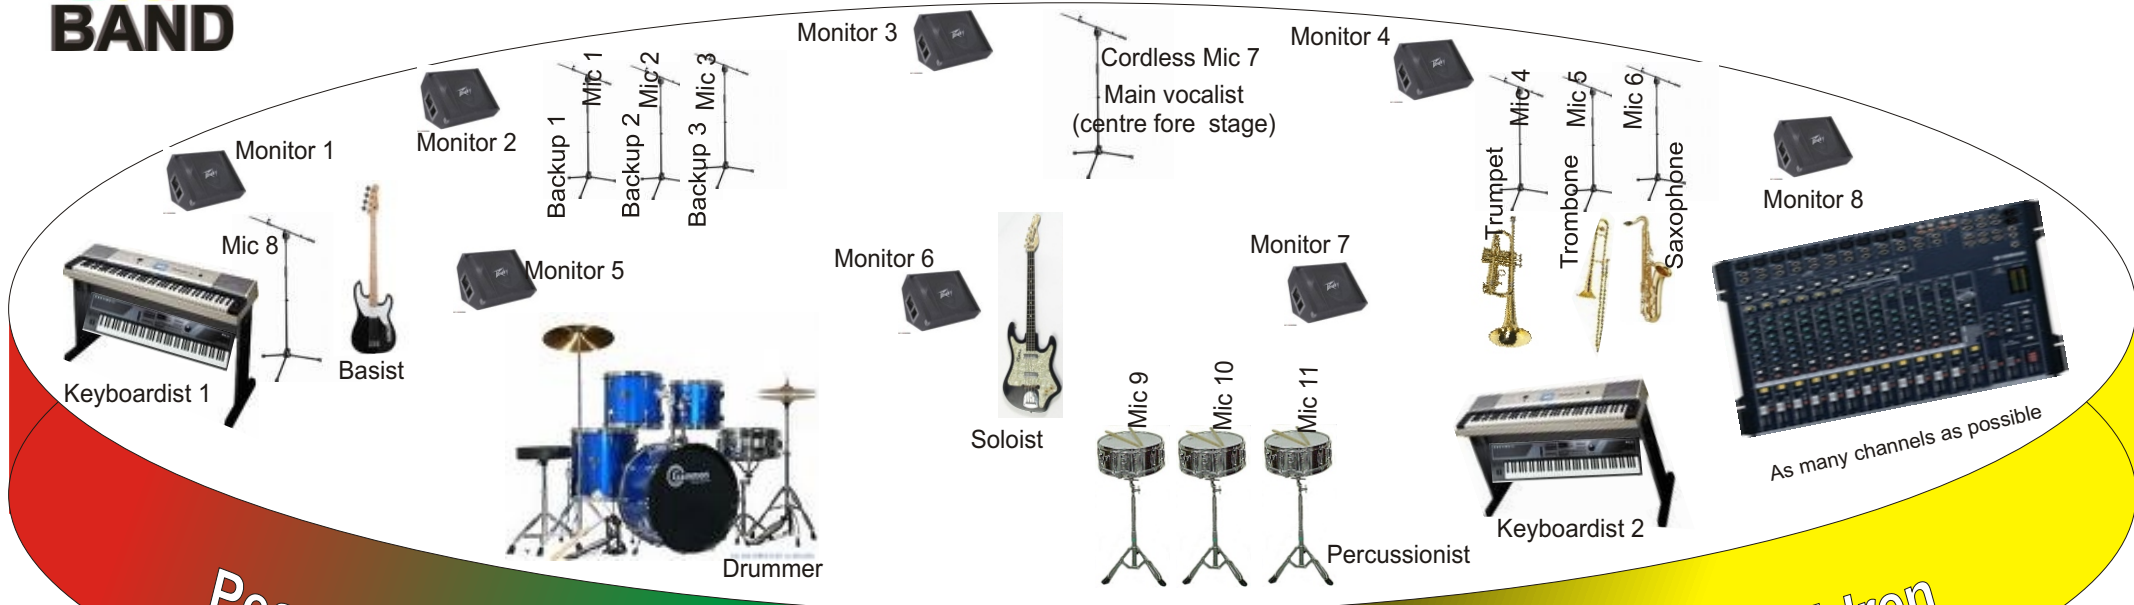

Rob Prophet and The Prophets Stage Arrangement And Instruments Used During The Live Performance

- Keyboards to be used
1. Roland juno d
 2. Roland xp 30
 3. korg triton series or any thing next to.

Please be advised that every keyboard player needs 2 keyboards.